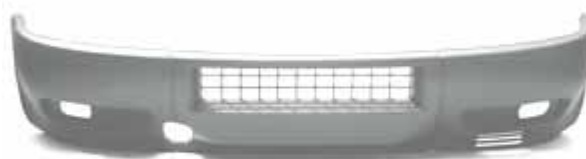

IVECO Daily S2000

PARAURTI ANTERIORE CON FORI
A.B.S. - GRIGIO

COS.PEL.ref:
406.33907

SIMILAR.ref:
500333907